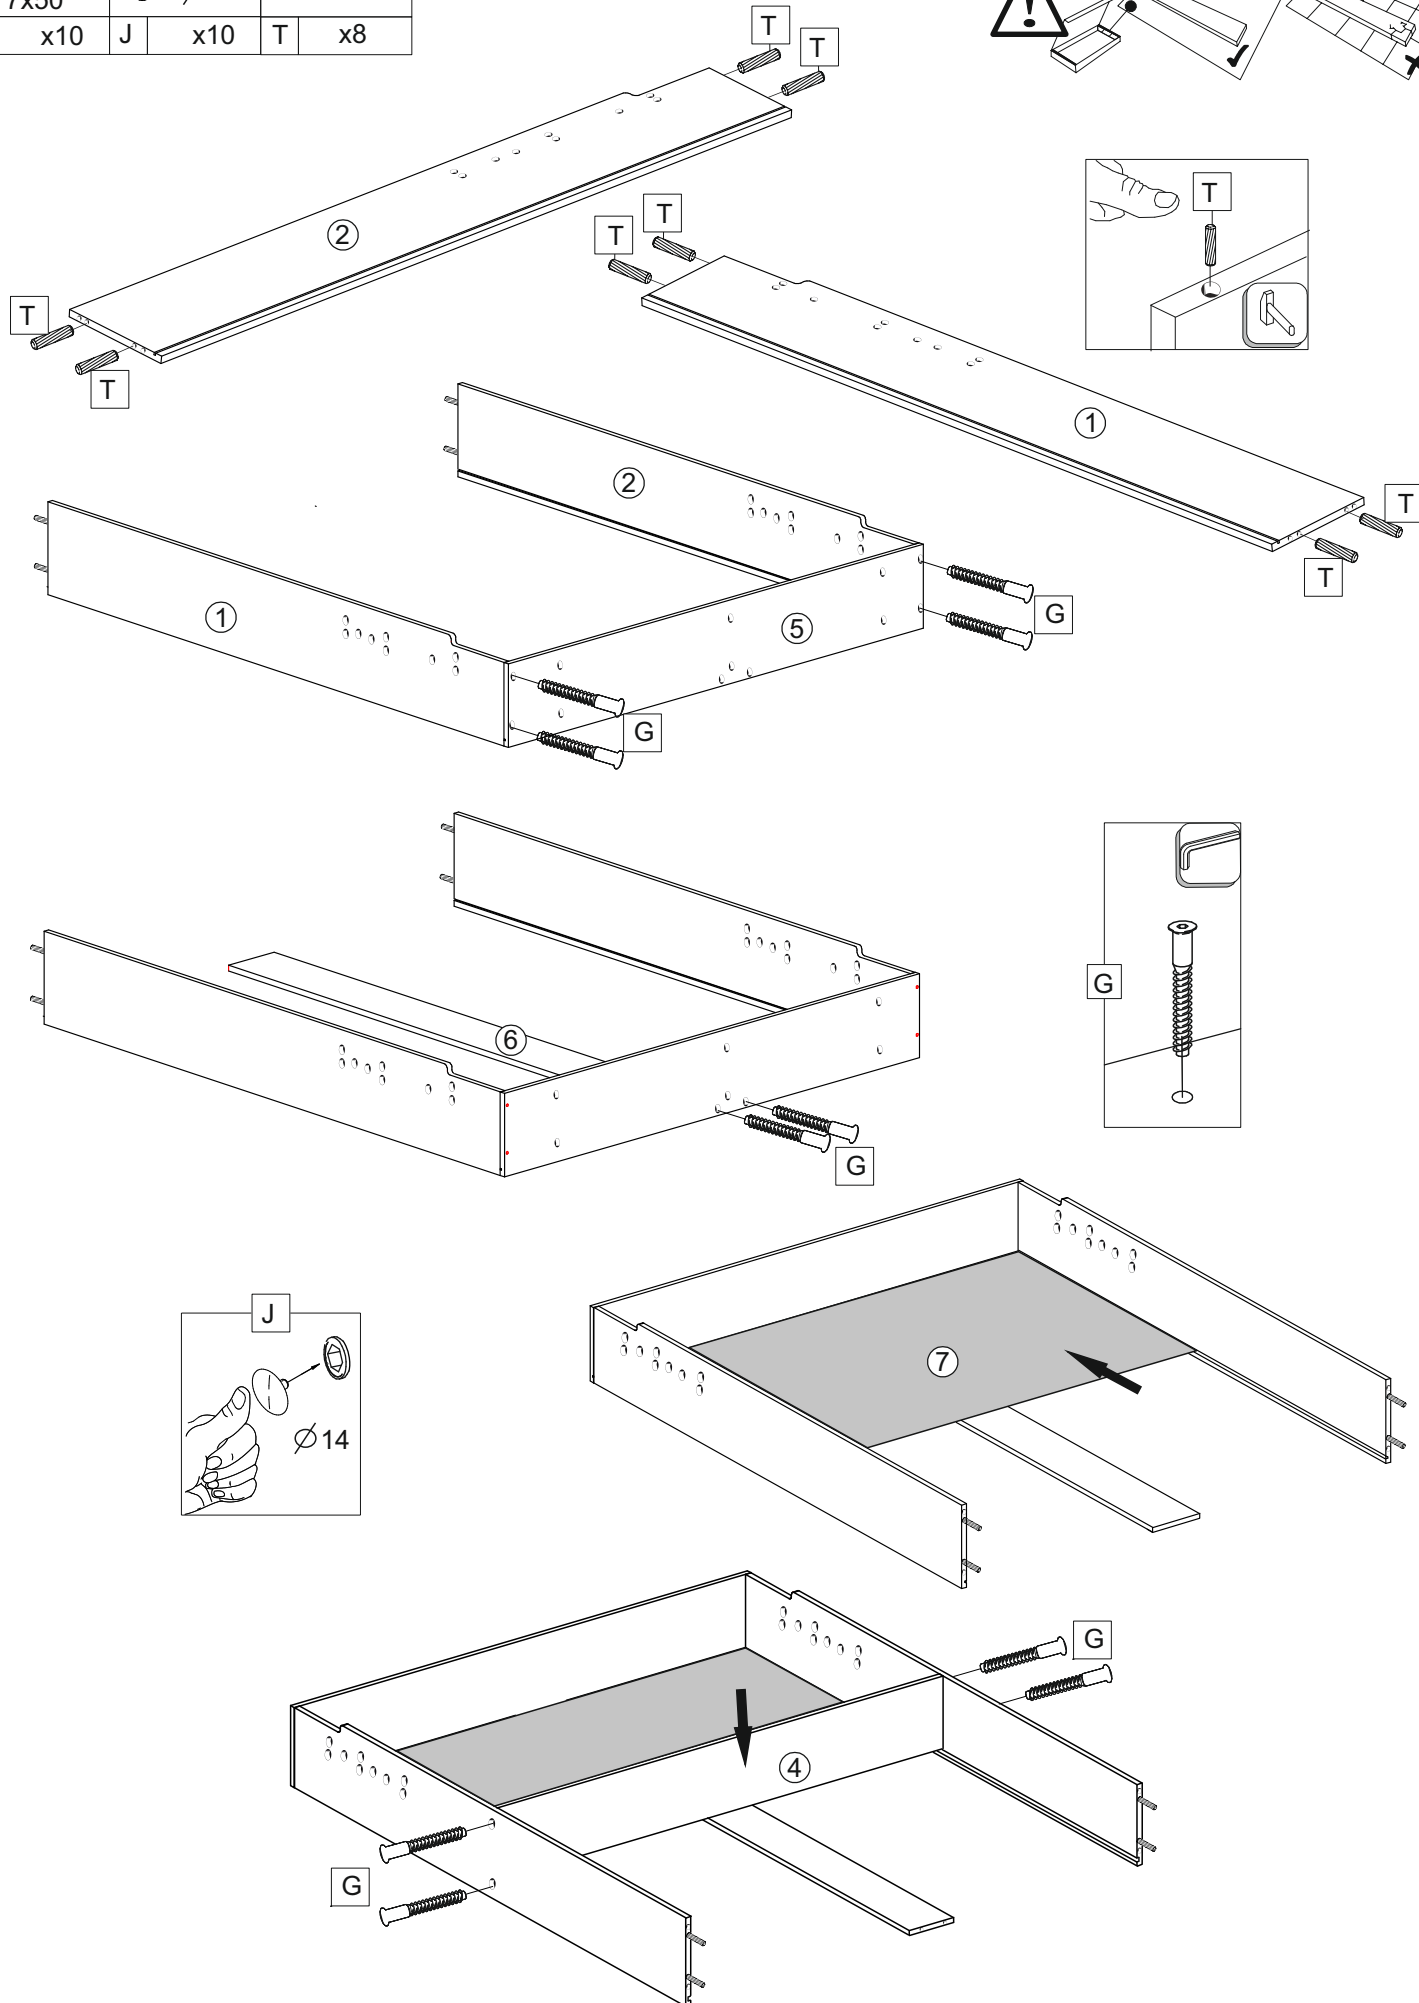

$\varnothing 14$		8x30	
G	x10	J	x10	T	x8